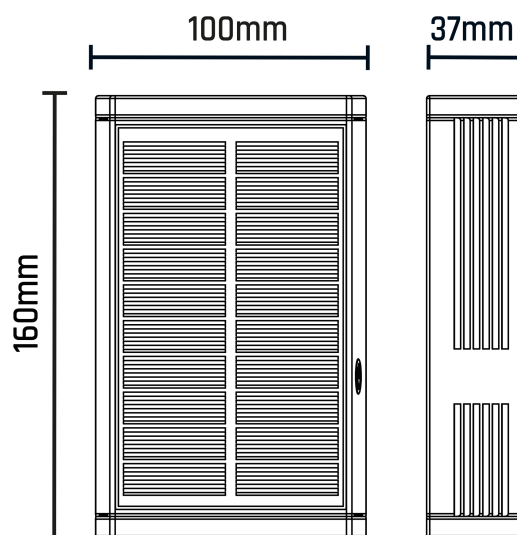

LUMINA DUBLO

SLI055014

IP44

Power **1 W**
Colour temperature **3000 K**
Beam angle **110 °**

Voltage **3,7 V**
Colour of light **WW**
Degree of protection (IP) **IP44**

Technical data

Code	SLI055014
Power	1 W
Voltage	3,7 V
Protection class	III
Luminous flux	50 lm (360°)
Colour temperature	3000 K
Colour of light	WW
Beam angle	110 °
RA	80
Light source included	Yes
Uniformity of color SDCM max	5
Dimmable	No
Working temperature range	-20 / +40 °
Warranty	2 years
Lifespan	17000 h
(On/Off)	15000
Housing material	ABS
Degree of protection (IP)	IP44
Colour	Czarny
Dimension (AxBxC)	160x100x37 mm
For use	Inside / Outside
Assembly method	On the ceiling
Application	INT / EXT
Made in	PRC
Other	Working >12h, charging 5-6h, ,

Logistics data

Bulk packaging	40 pcs.
Quantity per pallet	800 pcs.

*applies to the LED source used

Related documents

 User manual

 Declaration of Conformity